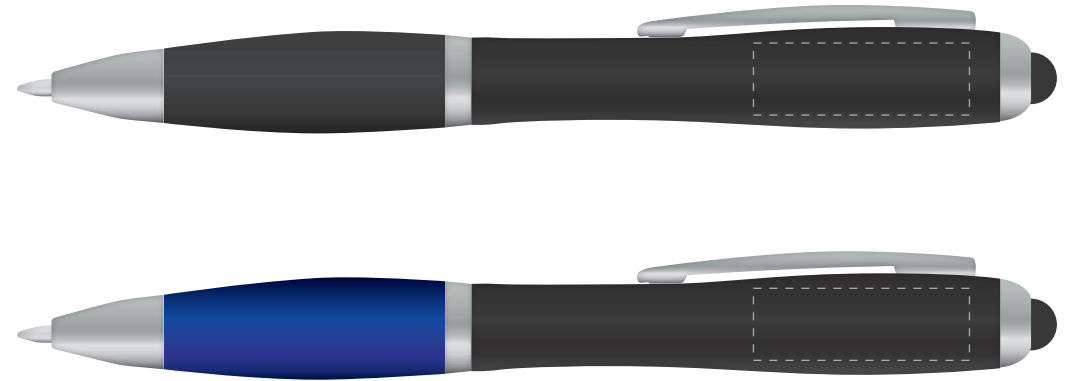

**ITEM #3345**

**Pad Print**

**Imprint Size: 1-1/2" x 3/8" (1.5" x 0.375")**

**ITEM #33454**

**4 Color Process**

**Imprint Size: 1-1/8" x 3/8" (1.125" x 0.375")**