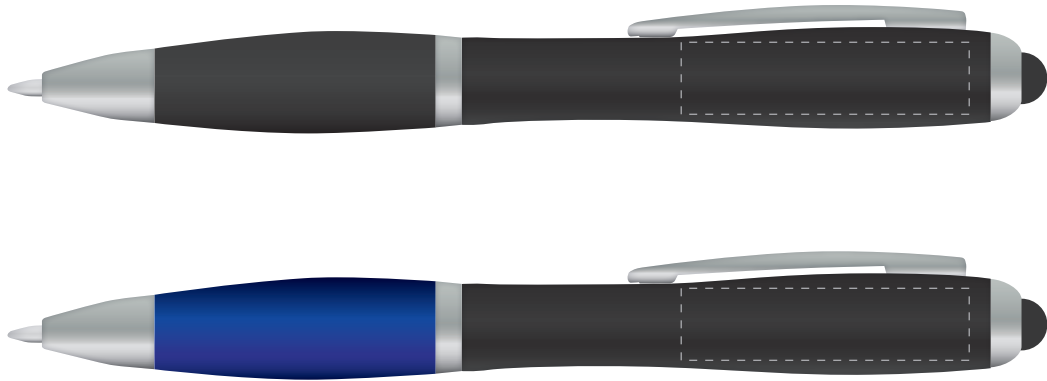

**ITEM #3345**

**Pad Print**

**Imprint Size: 1-1/2" x 3/8" (1.5" x 0.375")**

**ITEM #33454**

**4 Color Process**

**Imprint Size: 1-1/8" x 3/8" (1.125" x 0.375")**